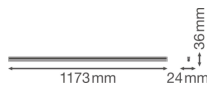

Specifications Ledvance LED Batten Linear Compact High Output 20W
2000lm - 830 Warm White | 120cm

[View Product](#)

General Information

SKU	234121
EAN	4058075106314
Brand	Ledvance
Manufacturer Name	LN COMP HO 1200 20W/3000K
Any Lamp all-in warranty	5 Years
Average Lifetime (h)	50000

Technical Information

Technology	LED Integrated
Voltage (V)	220-240
Dimmable	Not Dimmable
Colour of Light	White
Colour Code	830 Warm White
Colour temperature (Kelvin)	3000 Warm White
Colour Rendering (Ra)	80-89
Light colour options	Single Color
Luminous Efficacy (lm/W)	100
Power factor	>0.50
Including bulb	Yes
Suitable for Outdoor	No
Length	120cm
Product Type Category	LED Batten