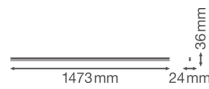

Specifications Ledvance LED Batten Linear Compact High Output 25W  
2500lm - 830 Warm White | 150cm

[View Product](#)

## Technical Information

Technology	LED Integrated
Voltage (V)	220-240
Dimmable	Not Dimmable
Colour of Light	White
Colour Code	830 Warm White
Colour temperature (Kelvin)	3000 Warm White
Colour Rendering (Ra)	80-89
Light colour options	Single Color
Luminous Efficacy (lm/W)	100
Power factor	>0.90
Including bulb	Yes
Suitable for Outdoor	No
Length	150cm
Product Type Category	LED Batten

## Fixture Information

---

Mounting Method	Surface
IP-rating	IP20
Impact Protection (IK)	IK03 - 0.35 joule
Housing	PC (Polycarbonate)
Colour of the Fixture	White
Colour of material	White
Emergency Lighting	No Emergency Unit
Series	Linear

## Dimensions

---

Length (mm)	1473
Width (mm)	24
Height (mm)	36