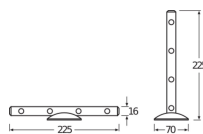

Specifications Ledvance LED LEDstixx
Portable mini Light Silver 0.31W 25lm - 865
Daylight | Battery- powered