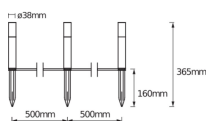

Specifications Ledvance Smart+ WiFi LED Garden Pole 3 Dot Extention 3.1W 108lm | RGBW

[View Product](#)

## Dimensions

---

Length (mm) 38

Width (mm) 38