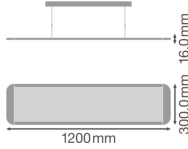

Specifications Ledvance LED Panel
Pendant 36W 4000lm - 840 Cool White
| 120x30cm - UGR <math>< 19</math> - Dali Dimmable

[View Product](#)

General Information

SKU	243691
EAN	4058075504042
Brand	Ledvance
Manufacturer Name	PANEL D/I 1200 36W/4000K UGR19 DALILEDV
Average Lifetime (h)	60000
Series	PANEL DIRECT/INDIRECT 1200 UGR19

Technical Information

Technology	LED Integrated
Replaces (Watt)	2x36
Wattage	36
Voltage (V)	220-240
Dimmable	Dimmable with Dali
Colour Code	840 Cool White
Colour temperature (Kelvin)	4000 Cool White
Colour Rendering (Ra)	80-89
Colour of Light	White
Light colour options	Single Color
Including bulb	Yes
Luminous Flux (Lumen)	4000

Luminous Efficacy (lm/W)	111
IP-rating	IP20
Impact Protection (IK)	IK03 - 0.35 joule
Fixture Connection	Screwless terminal
Power factor	>0.90
Product Type Category	LED Panel

Fixture Information

Mounting Method	Recessed
Unified Glare Rating	< 19 - for offices and schools
Optical Cover	Opal
Emergency Lighting	No Emergency Unit
Colour of the Fixture	White
Housing	Aluminium
Colour of material	White

Dimensions

LED panel size	120x30cm
Length (mm)	1200
Width (mm)	300
Height (mm)	16

Sensor Information

Why Any-lamp?

Type of sensor **No Sensor**

 Order from the **largest lighting specialist** in Europe  **Customised** quotation