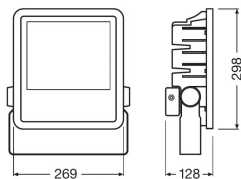

Specifications Ledvance LED Floodlight 150W 6500K 15000lm IP65 Black | Symmetrical - Replaces 400W

[View Product](#)

General Information

SKU	224765
EAN	4058075811027
Brand	Ledvance
Manufacturer Name	FLOODLIGHTLED 150W/6500K BLACK IP65
Any Lamp all-in warranty	3 Years
Average Lifetime (h)	50000

Technical Information

Technology	LED Integrated
Wattage	150.000000
Replaces (Watt)	150
Voltage (V)	220-240
Dimmable	Not Dimmable
Colour temperature (Kelvin)	6500K - Daylight
Colour Code	865 Daylight
Colour Rendering (Ra)	80-89
Luminous Flux (Lumen)	15000
Luminous Efficacy (lm/W)	100
Beam Angle (degree)	100
Power factor	>0.95