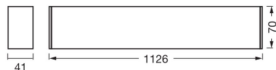

Specifications Ledvance LED Office Line Cuboid Ceiling Black 30W 3100lm - 840 Cool White | 3-Step Dimmable

[View Product](#)

General Information

SKU	252287
EAN	4058075842304
Brand	Ledvance
Manufacturer Name	Office line cuboid ceiling 30W 840 DIM Black
Any Lamp all-in warranty	3 Years
Average Lifetime (h)	100000

Technical Information

Technology	LED Integrated
Voltage (V)	220-240
Dimmable	3-Step Dimmable
Including bulb	Yes
Colour Code	840 Cool White
Colour temperature (Kelvin)	4000 Cool White
Colour Rendering (Ra)	80-89
Colour of Light	White
Light colour options	Single Color
Luminous Efficacy (lm/W)	100
Power factor	>0.90
Mounting Method	Surface