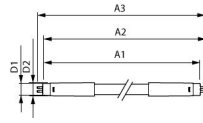

Specifications Philips LED Tube T5 MASTER (HF)  
High Efficiency 16.5W 2300lm - 830 Warm  
White | 115cm - Replaces 28W

[View Product](#)

## Dimensions

Length 115cm

Length (mm) 1150

Diameter (mm) 21