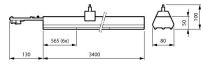

Specifications Philips LED Trunking Coreline LL234X 97W
16000lm 84D - 840 Cool White | 3400mm - 7-pole - Dali
Dimmable