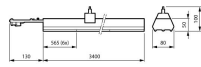

Specifications Philips LED Trunking Coreline LL234X 100W
15000lm 120D - 840 Cool White | 3400mm - 7-pole - Dali
Dimmable